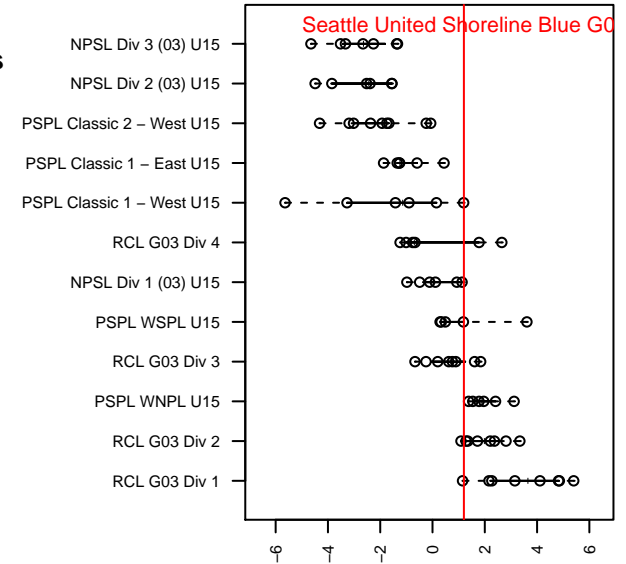

**attack and defense rating
relative to others at age
and all opponents in last 13 months**