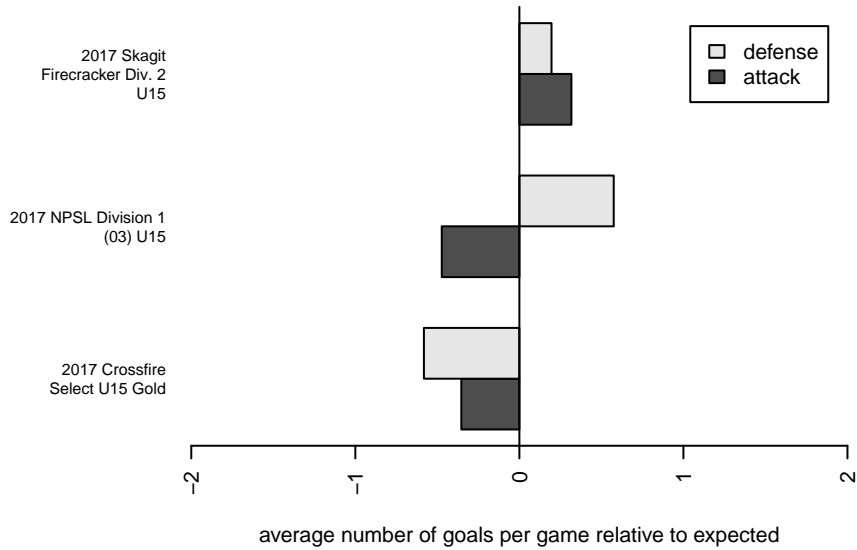

Performance relative to 13 month average