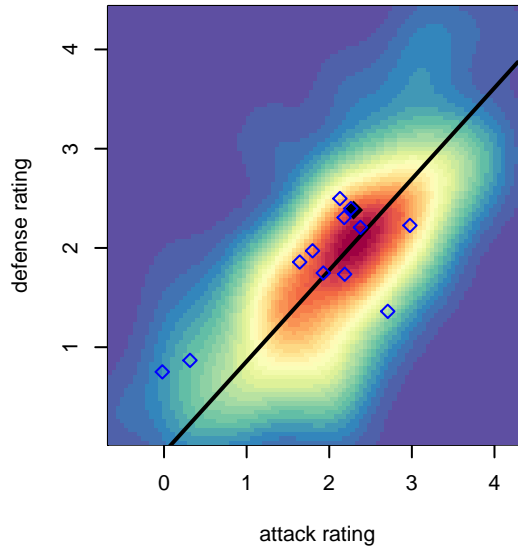

**attack and defense rating
relative to others at age
and all opponents in last 13 months**